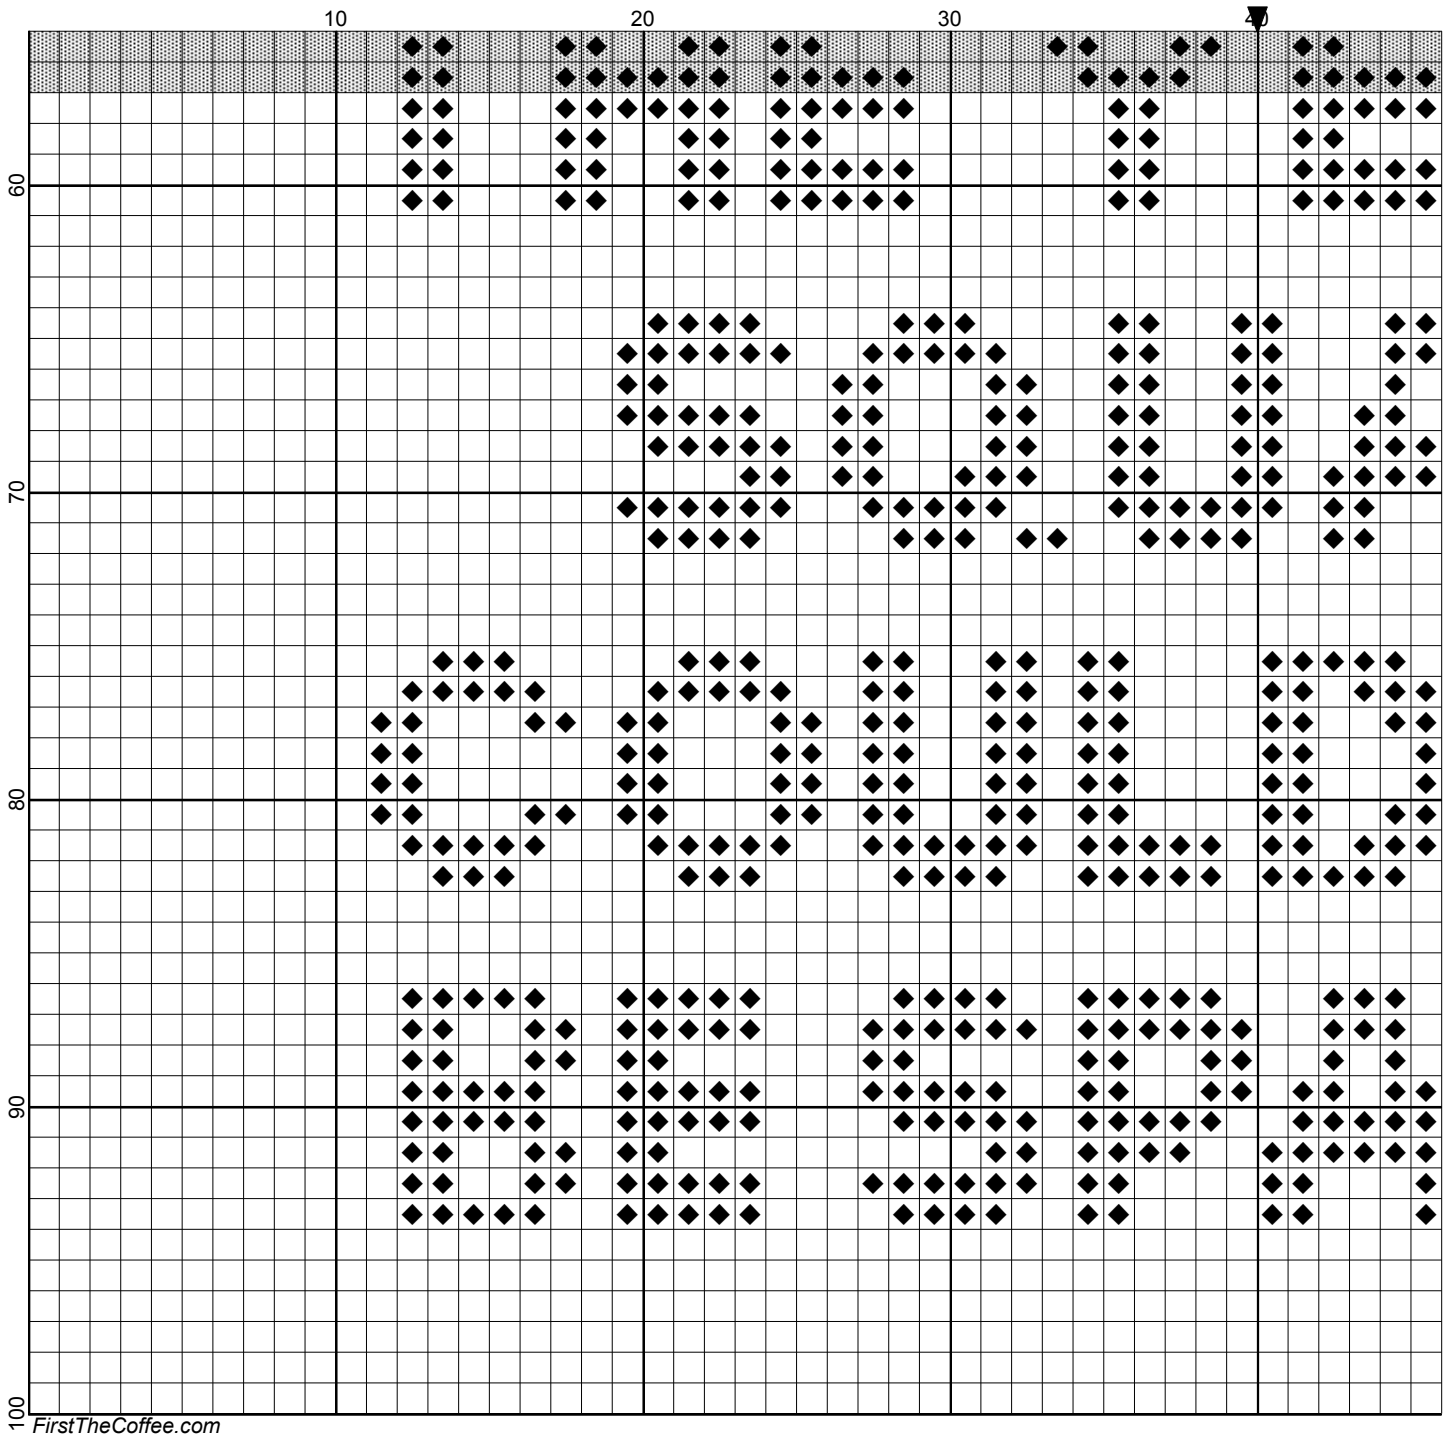

Legend:
◆ ■ DMC-310

The Year 2020

Author: FirstTheCoffee.com
Copyright: FirstTheCoffee.com
Grid Size: 80W x 100H
Design Area: 4.36" x 6.43" (61 x 90 stitches)

Legend:

◆ ■ [2] DMC 310 black